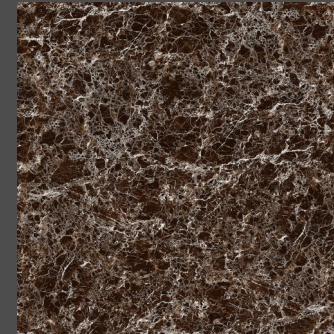

OSKINO CHOCO