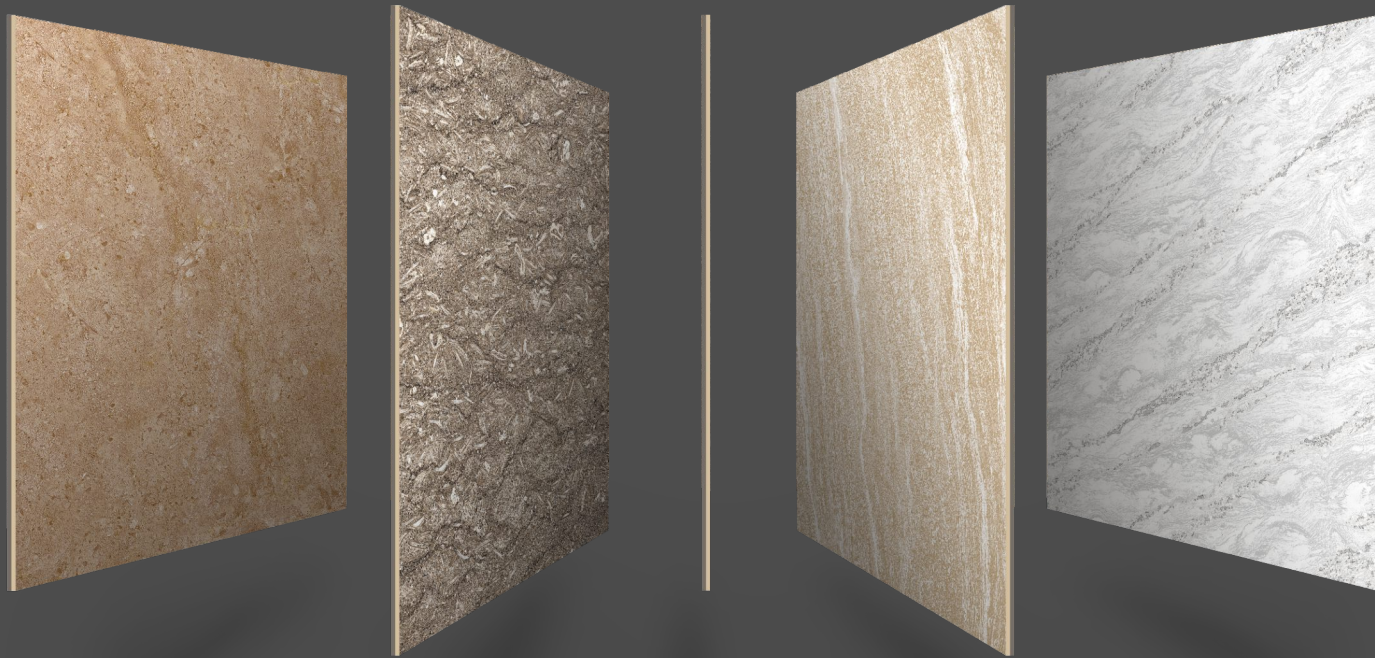

DC
COLLECTION
600x600mm

The DC collection effortlessly epitomises strength, beauty and functionality! Designed with the most advanced glazing techniques, these tiles adorn every nook and corner of the space where they lay!