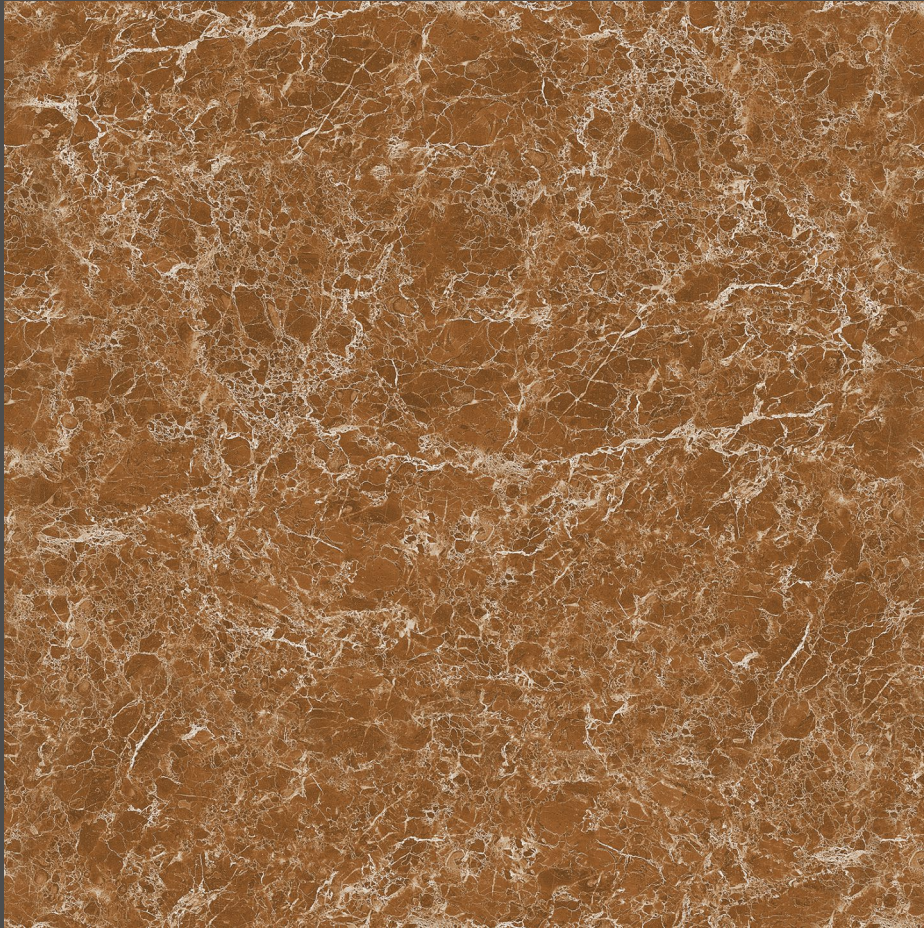

Floor:
Grasse Choco

MOCA BROWN

MOCA CREMA

Size:
600x600mm

—
Finish:
Polished

Floor:
Moca Brown

Floor:
Moca Crema

OSKINO BROWN