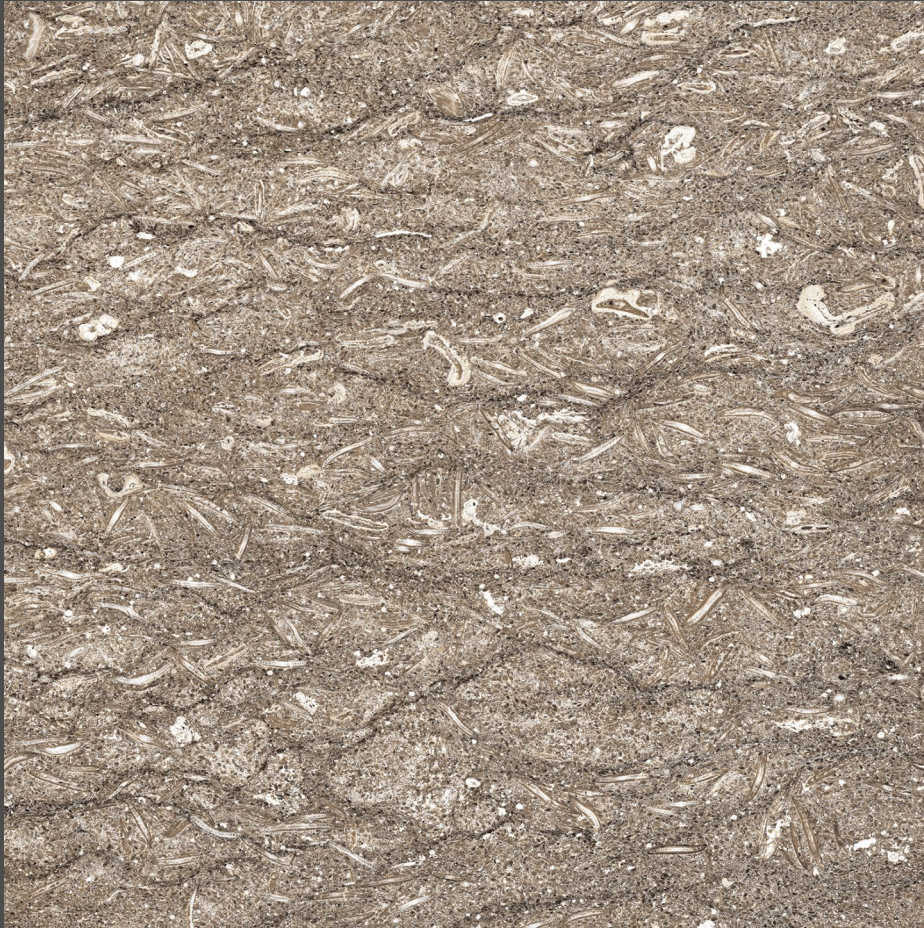

Floor:
Aster Grey

Floor:
Aster Blue

DELTA BROWN

DELTA CREMA

Size:
600x600mm

Finish:
Polished

DELTA WHITE

DELTA GREY